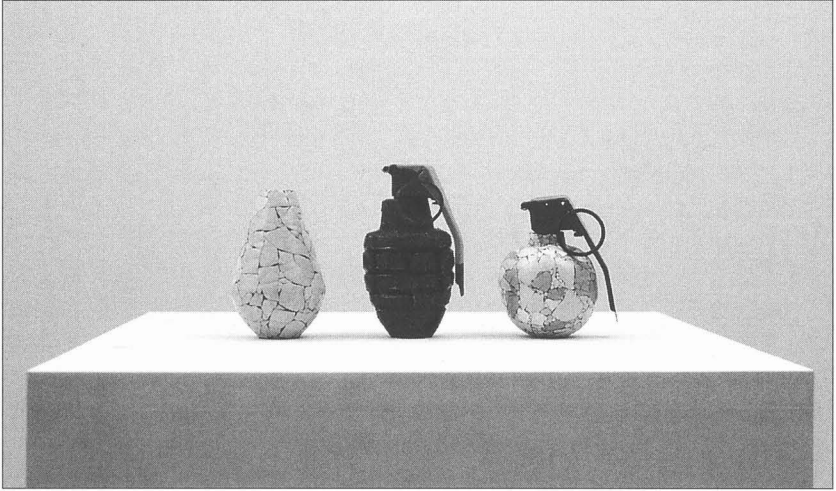

Anitra Hamilton

Still Life With Fruit, 1996, Pear: French WW2 grenade, duck eggshells, glue, 5 x 3"; Pineapple: US Mk2 grenade, emu eggshells, glue, 5 x 3"; Cherry: US M68 grenade, robin and starling eggshells, glue, 4 x 3"

Carapace, 1996, aluminum, quail eggshells,
glue, 28 x 18"

*Untitled, 1998, US test bomb, brown chicken eggshells,
3'10" x 8"*