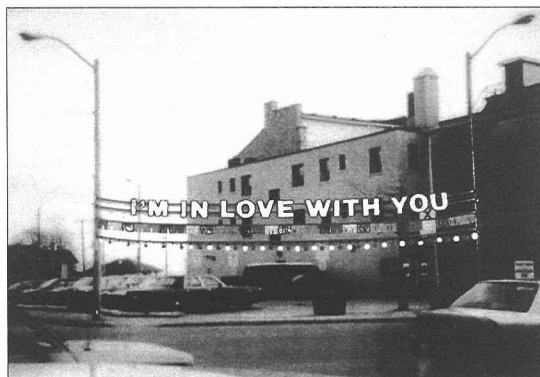

Used Cars

Corinne Carlson

outdoor installation in four parts, Toronto 2000/01,
styrofoam, lightbulbs, metallic hula strings