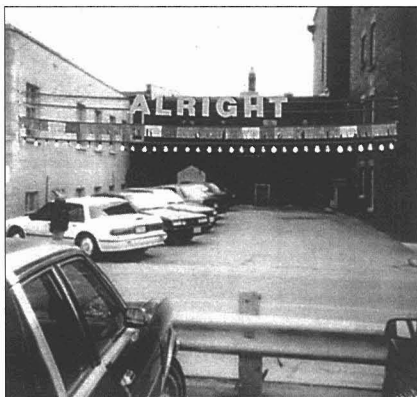

Used Cars

Corinne Carlson

outdoor installation in four parts, Toronto 2000/01,
styrofoam, lightbulbs, metallic hula strings