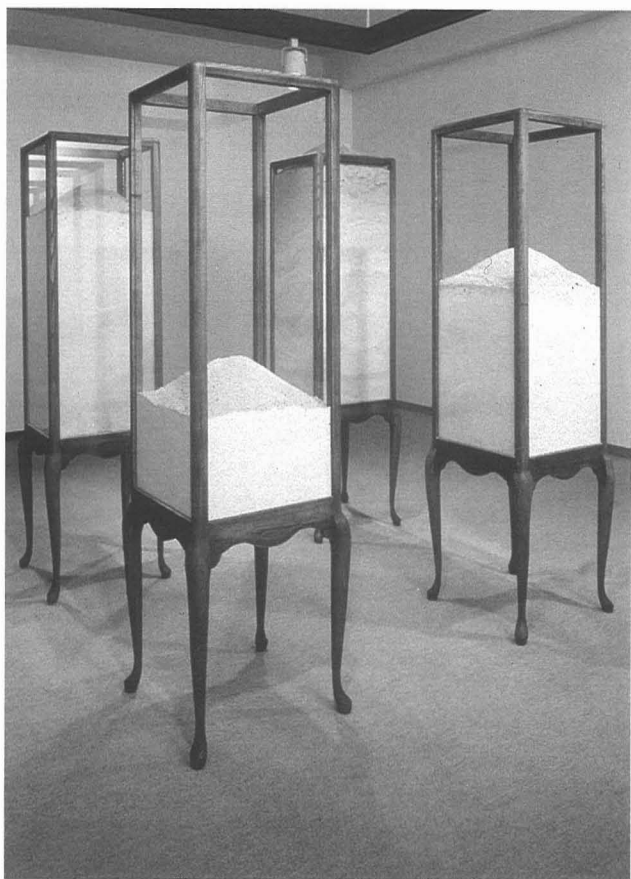

# hibernaculum

*Susan Shantz*

photo: Grant Kernan

(wall), detail, 1994, wood and glass  
234×1068×20 cm

photo: Grant Kernan

(wall), 1994, wood and glass,  
234×1068×20 cm

photo: Grant Kernan

(ash cabinets), 1994, wood, glass and ash  
188×52× 52cm