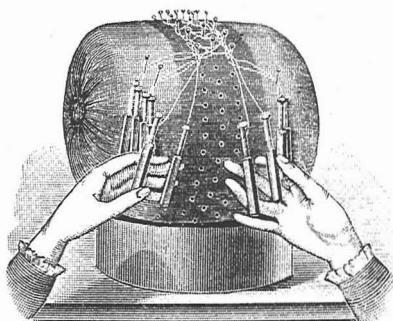

Murky Waters

Gwen MacGregor

1994, 4000 pins on a clay slab, 6' x 4' x 6''

backlit images, 35mm×23mm, embedded in gallery wall