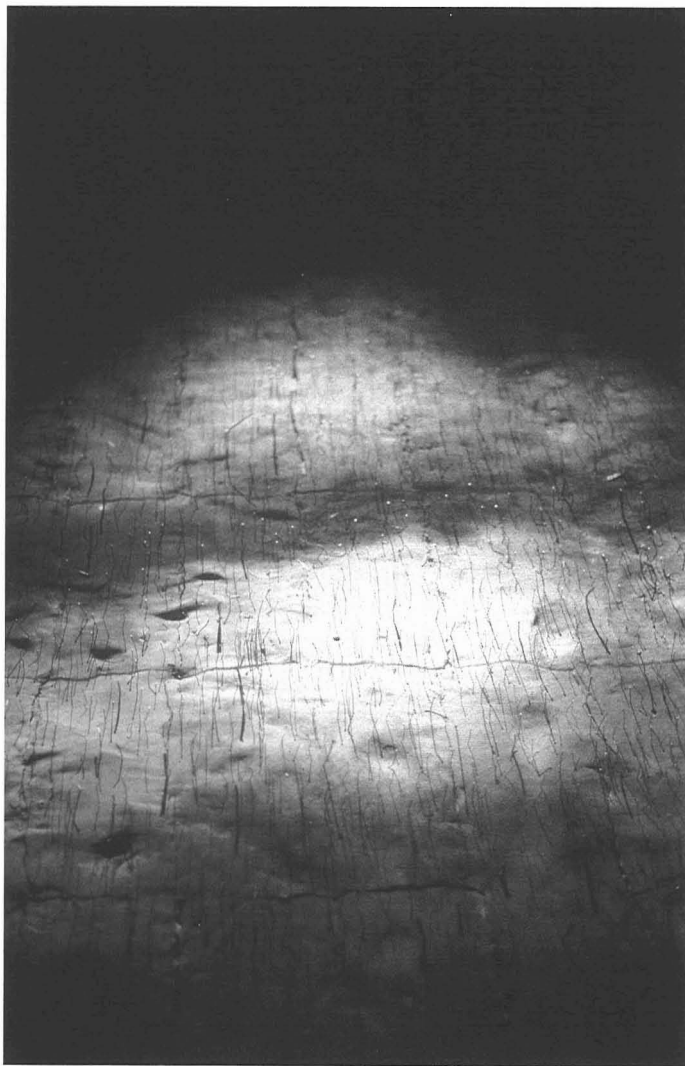

Murky Waters

Gwen MacGregor

1994, 4000 pins on a clay slab, 6' x 4' x 6''

backlit images, 35mm×23mm, embedded in gallery wall